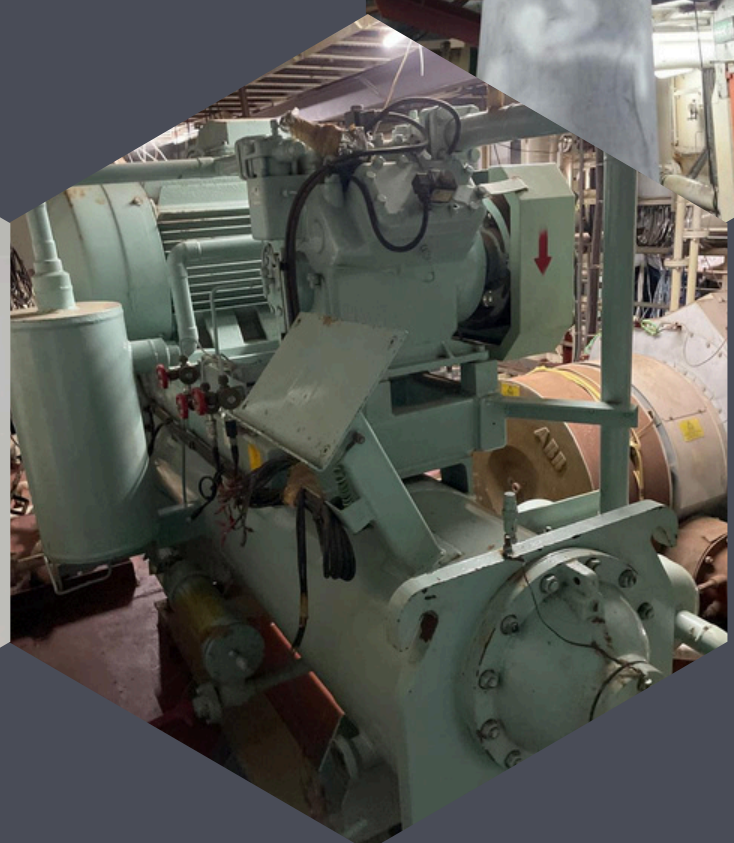

HVAC

MARINE HULL FITTING

- Construction and installation of bulkheads, decks, and other structural elements.
- Precision welding and cutting to ensure structural integrity and durability.
- Installation of HVAC, BWTS systems, & mechanisms, and other essential machinery.
- Integration of HVAC (Heating, Ventilation, and Air Conditioning) systems to maintain optimal onboard conditions.
- We worked on Aeron, Novenco & Johnson control units.
- Design and installation of piping for fuel, water, and other essential fluids.
- Ensuring compliance with safety standards and efficient flow management.
- Installation of electrical wiring, lighting, and control systems.
- Integration of advanced automation for operational efficiency.
- Design and installation of crew and passenger living quarters.
- Fitting of galleys, mess areas, sanitary facilities, and recreational spaces.
- Installation of fire detection and emergency alarms.